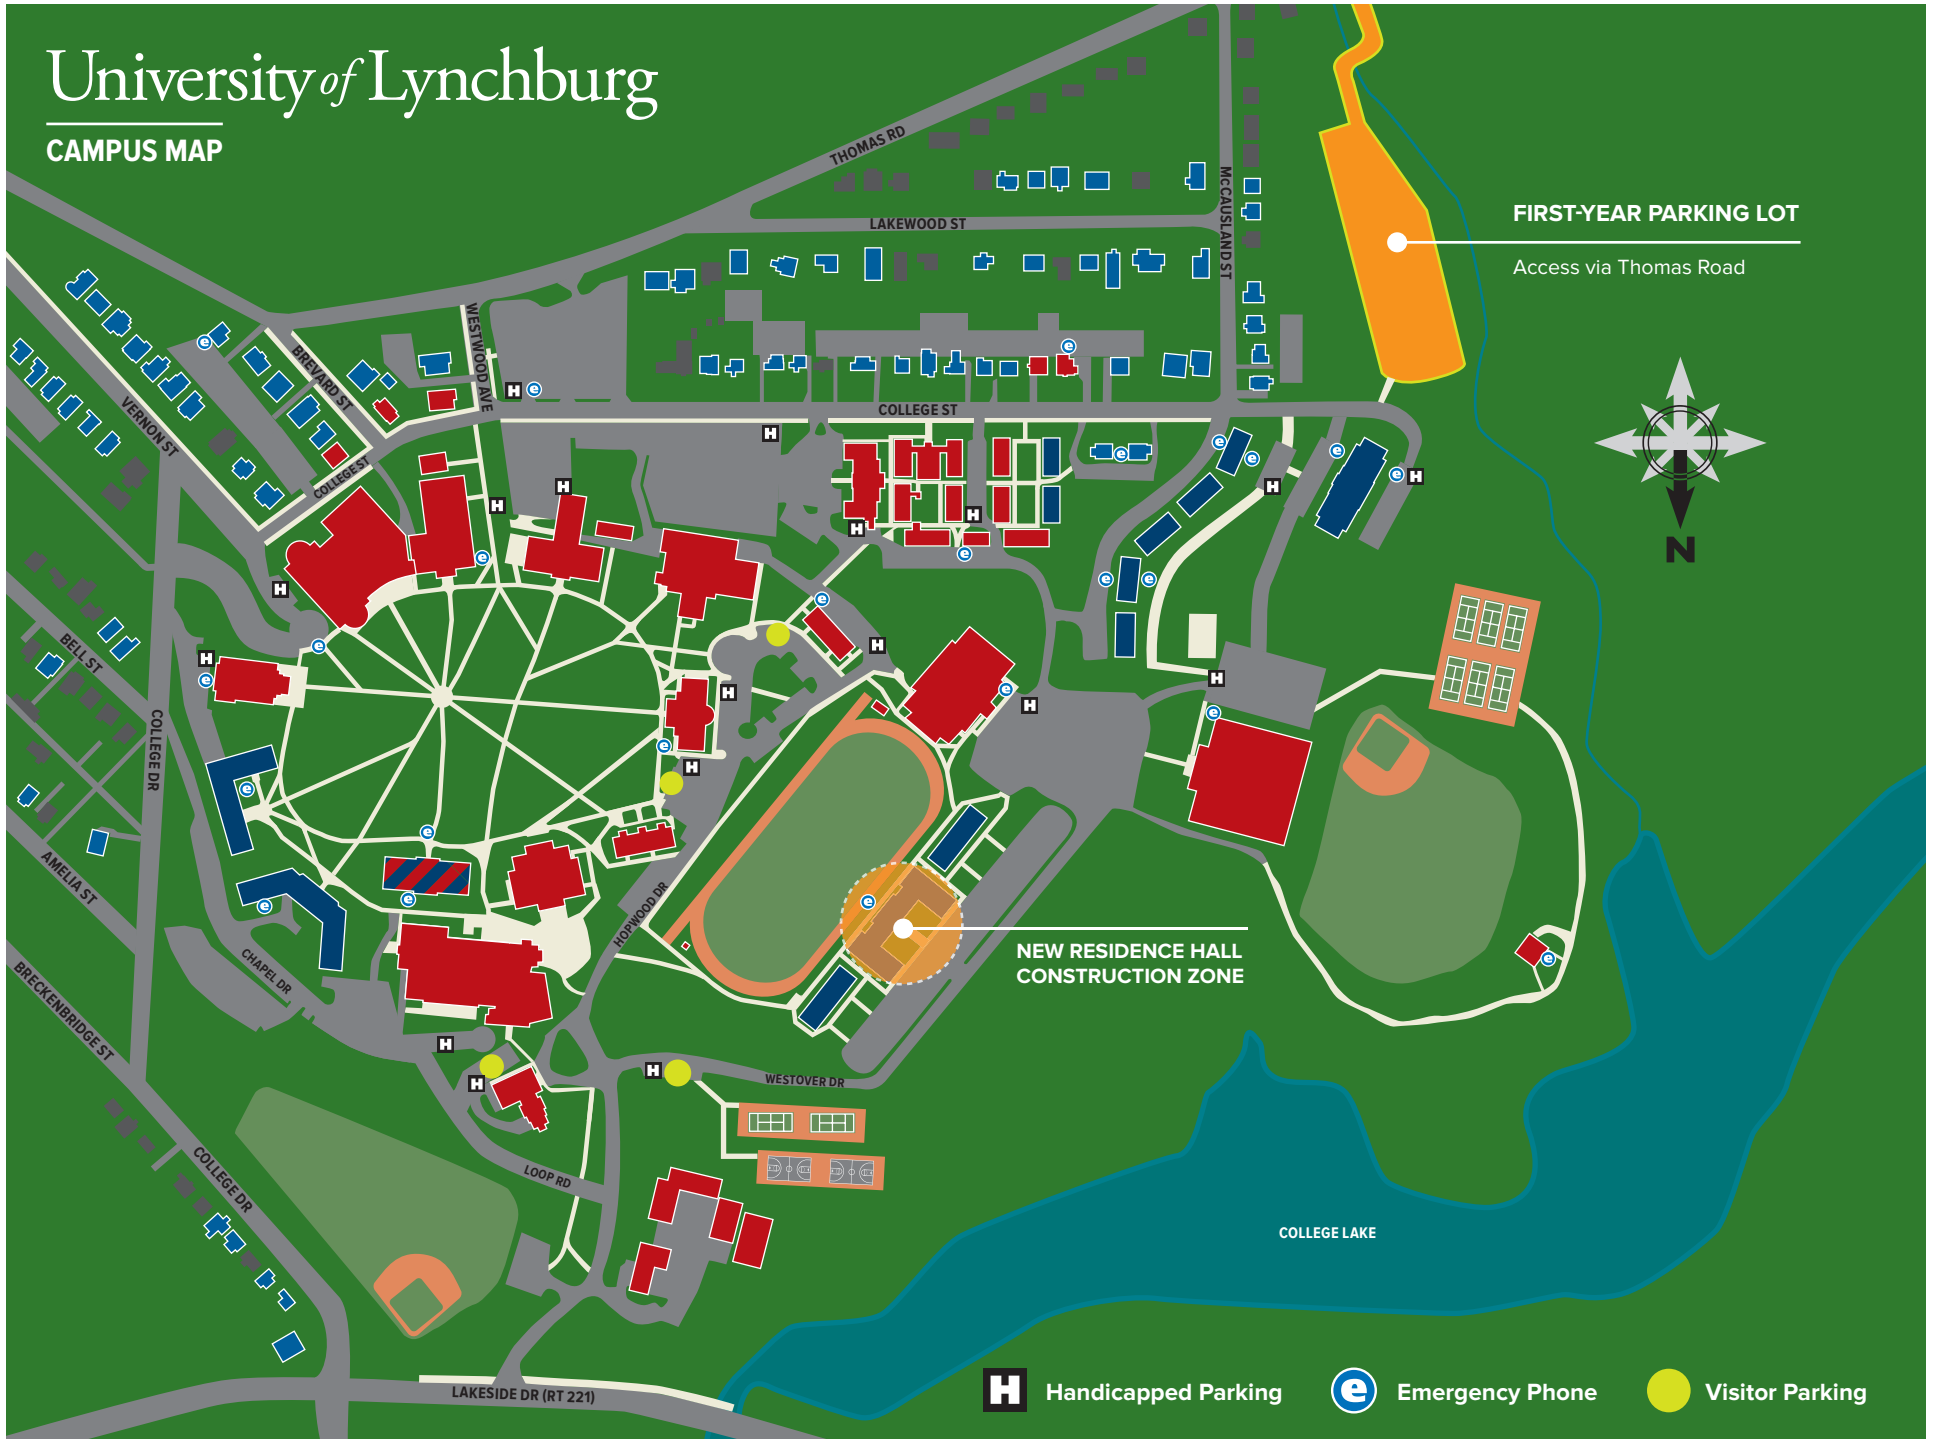

# University of Lynchburg

## CAMPUS MAP

FIRST-YEAR PARKING LOT

Access via Thomas Road

NEW RESIDENCE HALL  
CONSTRUCTION ZONE

**H** Handicapped Parking

**e** Emergency Phone

**●** Visitor Parking