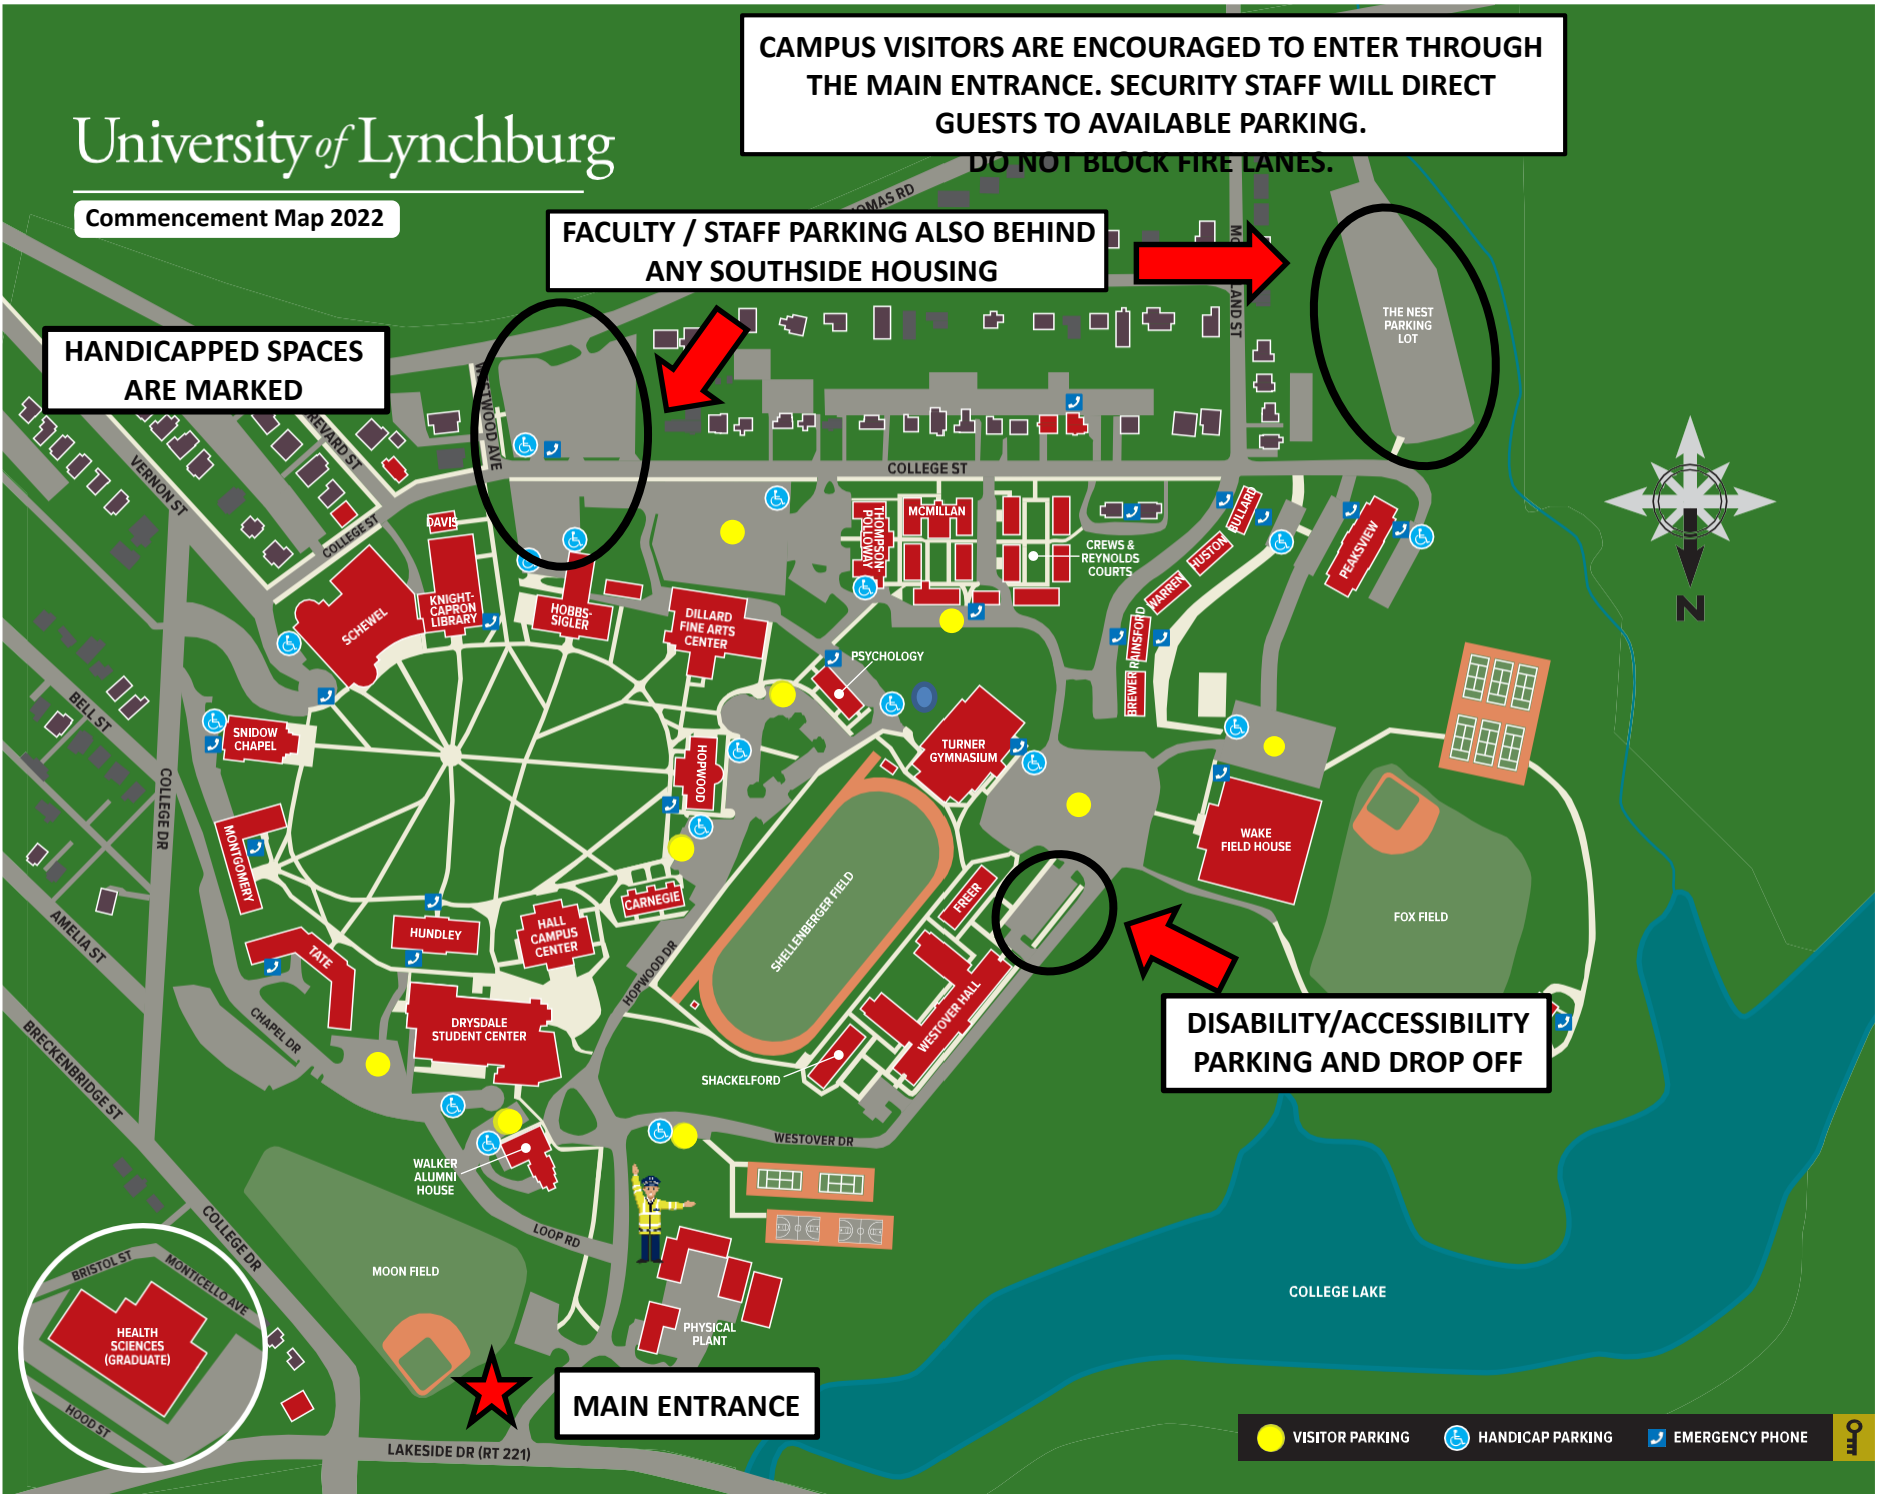

University of Lynchburg

Commencement Map 2022

CAMPUS VISITORS ARE ENCOURAGED TO ENTER THROUGH THE MAIN ENTRANCE. SECURITY STAFF WILL DIRECT GUESTS TO AVAILABLE PARKING.

FACULTY / STAFF PARKING ALSO BEHIND ANY SOUTHSIDE HOUSING

HANDICAPPED SPACES ARE MARKED

DISABILITY/ACCESSIBILITY PARKING AND DROP OFF

MAIN ENTRANCE

- VISITOR PARKING
- ♿ HANDICAP PARKING
- ☎ EMERGENCY PHONE