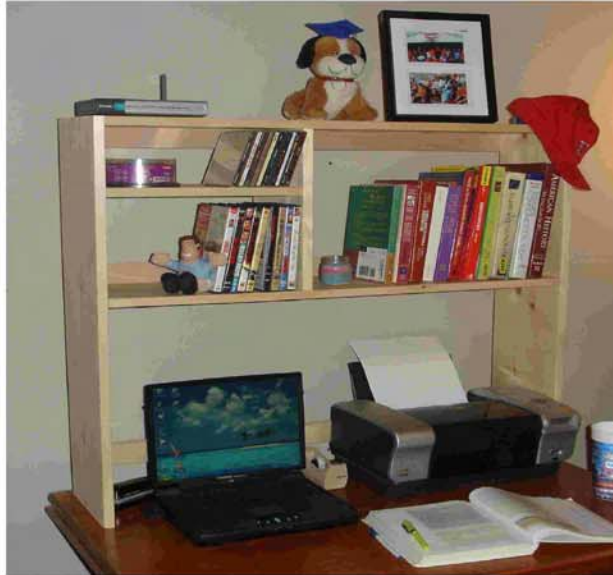

CollegeSavers.com

Desk Hutches, Dresser Buddies, & More

Desk Hutch - Large

Dresser Buddy

Specializing in Campus Living

Closet Organizers
3 Units Pictured
Stackable!

Helping
College Students
Organize
&
Save Space

Stereo Cabinets
3 Units Pictured
Stackable!

Secure on-line ordering!

Kiger Enterprises Inc. D.B.A. CollegeSavers.com
P.O. Box 32 Blacksburg, VA 24063

Local: (540) 381-2047 Toll Free: (866) 951-5638 Fax: (540) 381-4338 www.collegesavers.com
or e-mail at sales@collegesavers.com